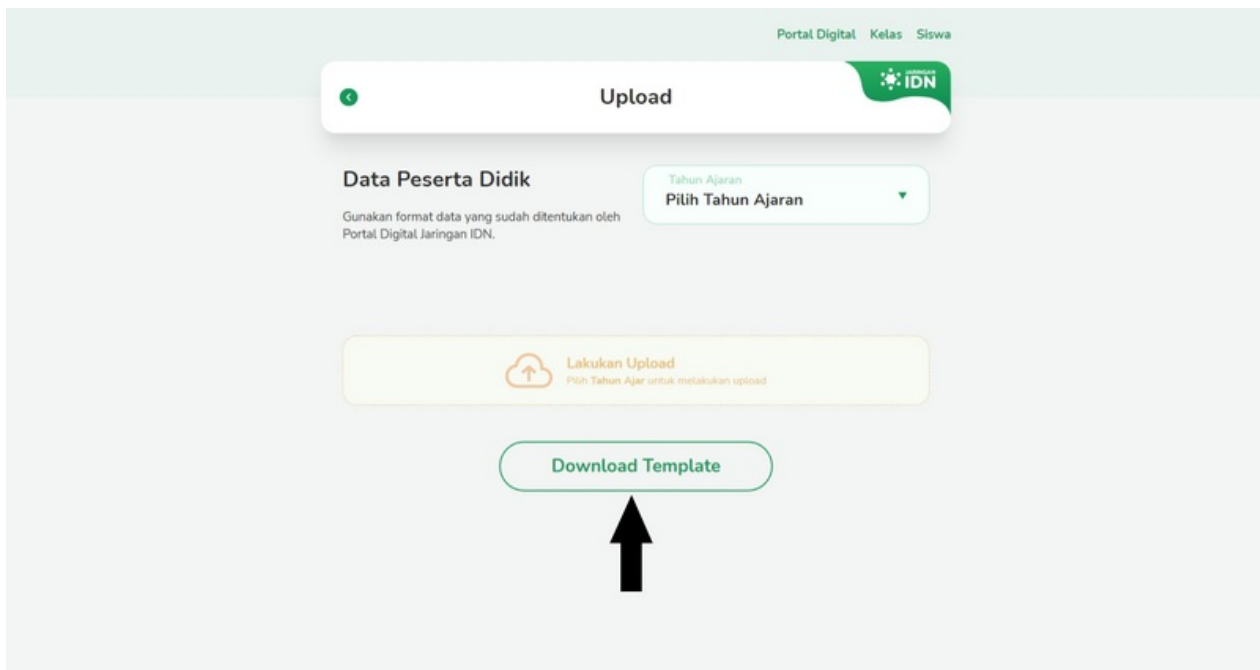

File:Mengunggah Data Siswa A2.png



Mengunggah_Data_Siswa_A2

File history

Click on a date/time to view the file as it appeared at that time.

Mengunggah Data Siswa

Metadata

This file contains additional information, probably added from the digital camera or scanner used to create or digitize it. If the file has been modified from its original state, some details may not fully reflect the modified file.