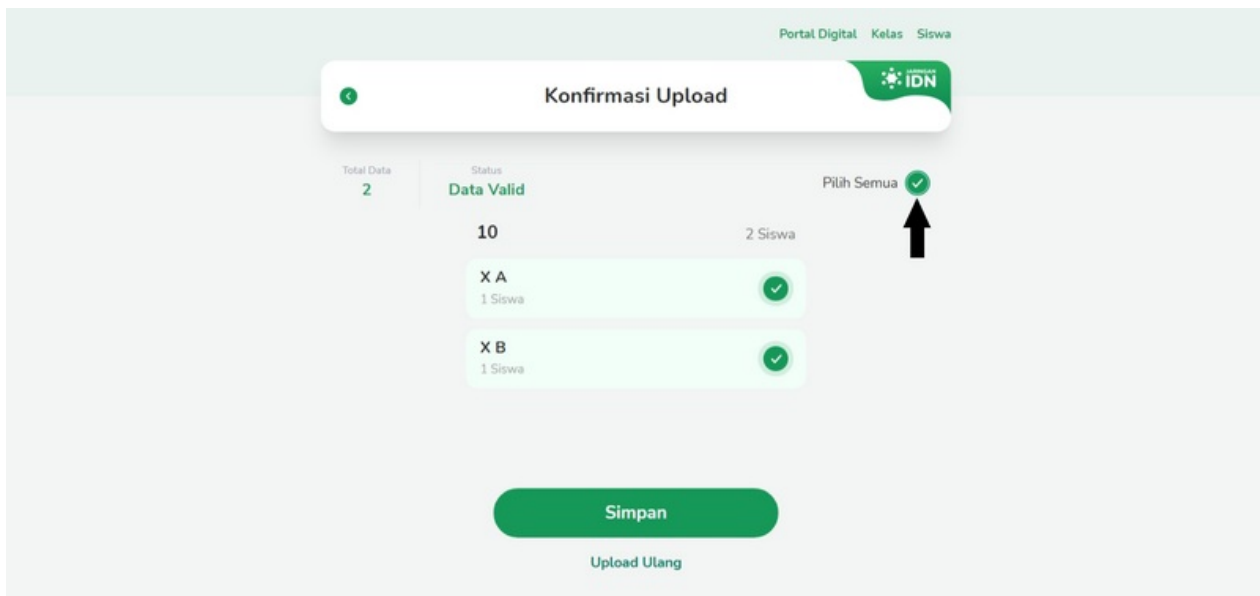

File:Mengunggah Data Siswa A1.png



Mengunggah_Data_Siswa_A1

File history

Click on a date/time to view the file as it appeared at that time.

Mengunggah Data Siswa

Metadata

This file contains additional information, probably added from the digital camera or scanner used to create or digitize it. If the file has been modified from its original state, some details may not fully reflect the modified file.