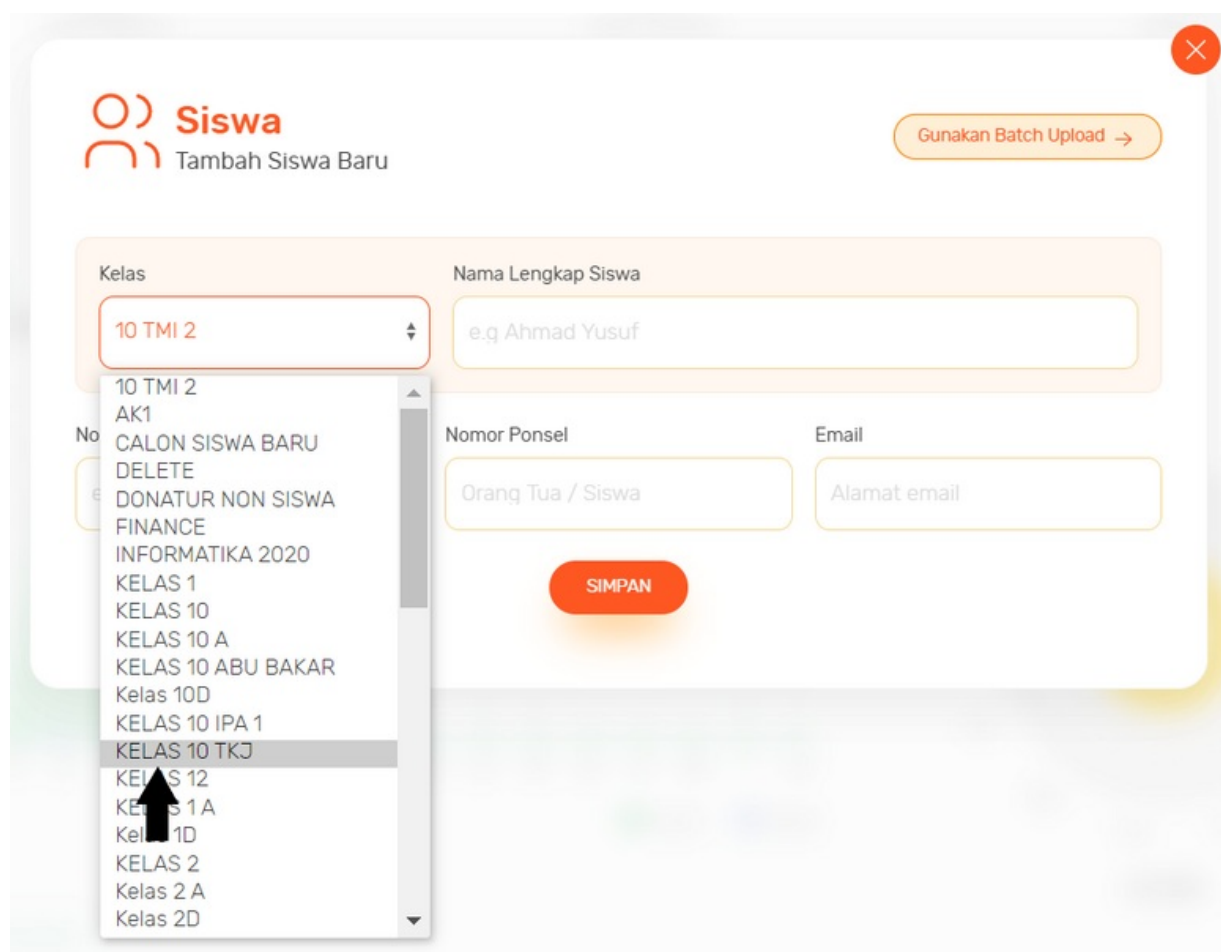

File:Menambah Siswa di Dashboard Step 4.2.png



Menambah_Siswa_di_Dashboard_Step_4.2

File history

Click on a date/time to view the file as it appeared at that time.

	Date/Time	Thumbnail	Dimensions	User	Comment
current	05:15, 30 March 2021		935 × 722 (87 KB)	Fajar (talk contribs)	Menambah_Siswa_di_Dashboard_Step_4.2

Horizontal resolution	37.79 dpc
Vertical resolution	37.79 dpc