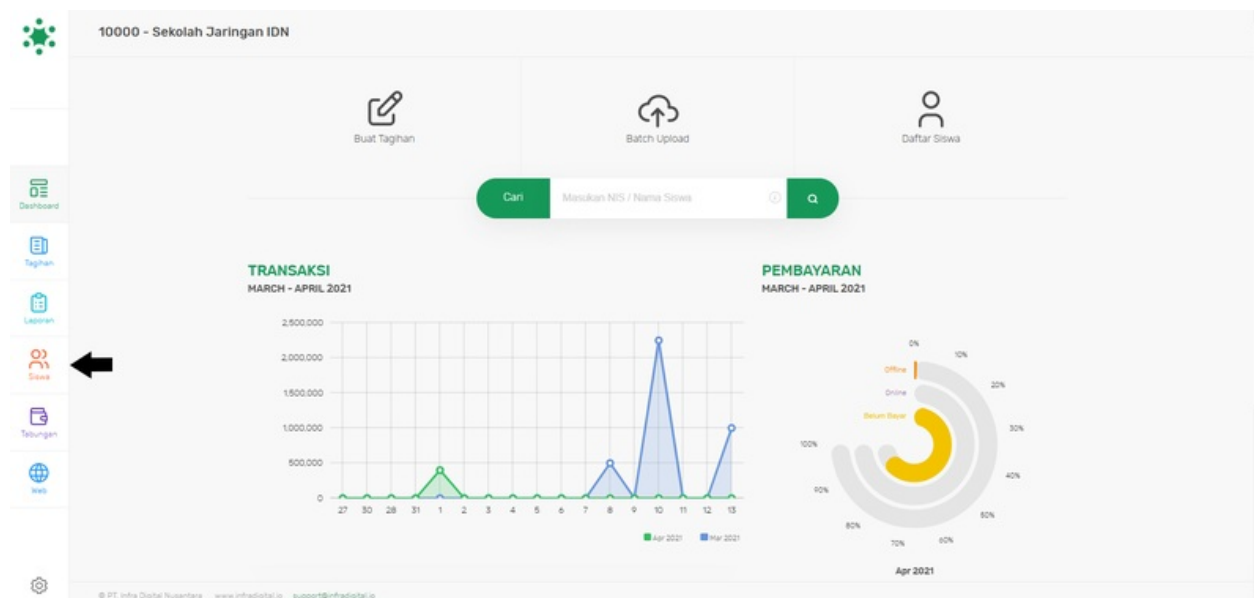

File:Memvalidasi Data Calon Siswa Step 2.1.png



Memvalidasi_Data_Calon_Siswa_Step_2.1

File history

Click on a date/time to view the file as it appeared at that time.

	Date/Time	Thumbnail	Dimensions	User	Comment
current	08:32, 15 April 2021		1,920 × 905 (106 KB)	Fajar (talk contribs)	Memvalidasi_Data_Calon_Siswa_Step_2.1