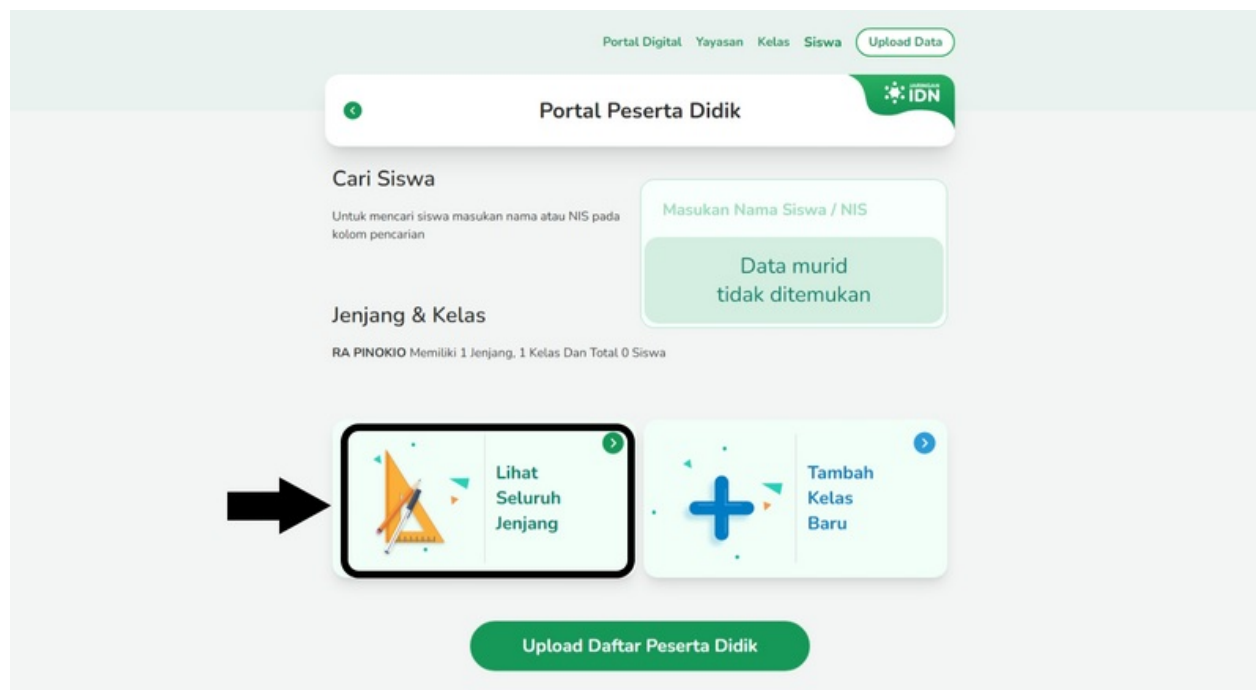

File:Meluluskan Kelas Siswa L2.png



Meluluskan_Kelas_Siswa_L2

File history

Click on a date/time to view the file as it appeared at that time.

Metadata

This file contains additional information, probably added from the digital camera or scanner used to create or digitize it. If the file has been modified from its original state, some details may not fully reflect the modified file.