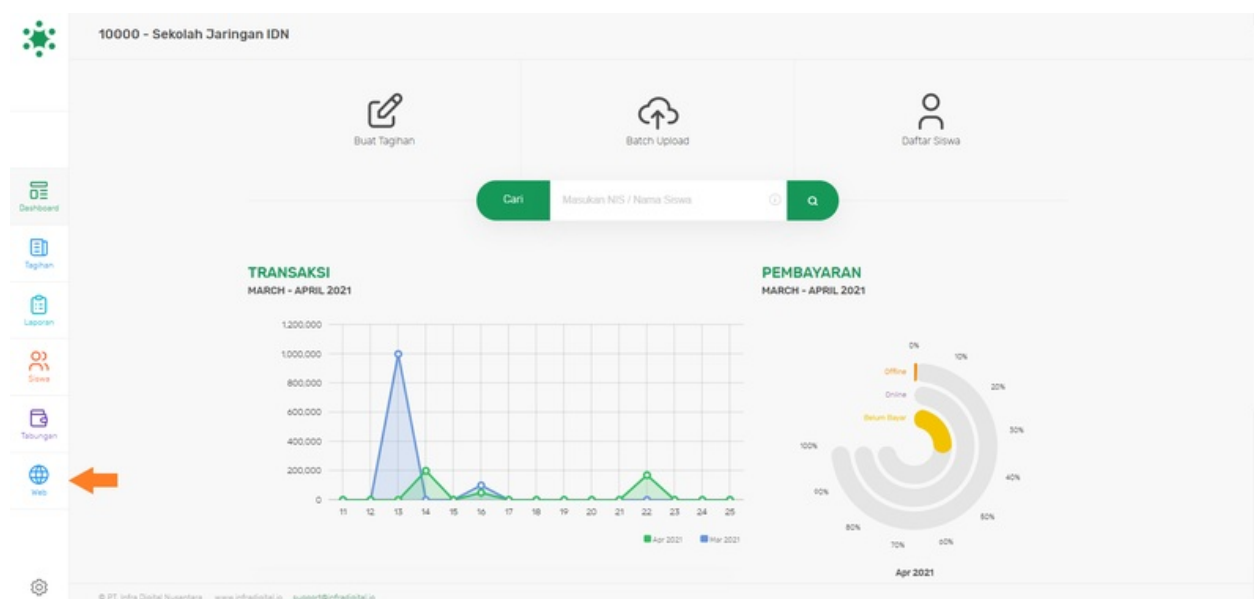

# File:Melengkapi Fitur Testimoni Step 2.1.png



Melengkapi\_Fitur\_Testimoni\_Step\_2.1

## File history

Click on a date/time to view the file as it appeared at that time.

	Date/Time	Thumbnail	Dimensions	User	Comment
current	09:49, 20 May 2021		1,920 × 903 (106 KB)	Fajar (talk   contribs)	Melengkapi_Fitur_Testimoni_Step_2.1