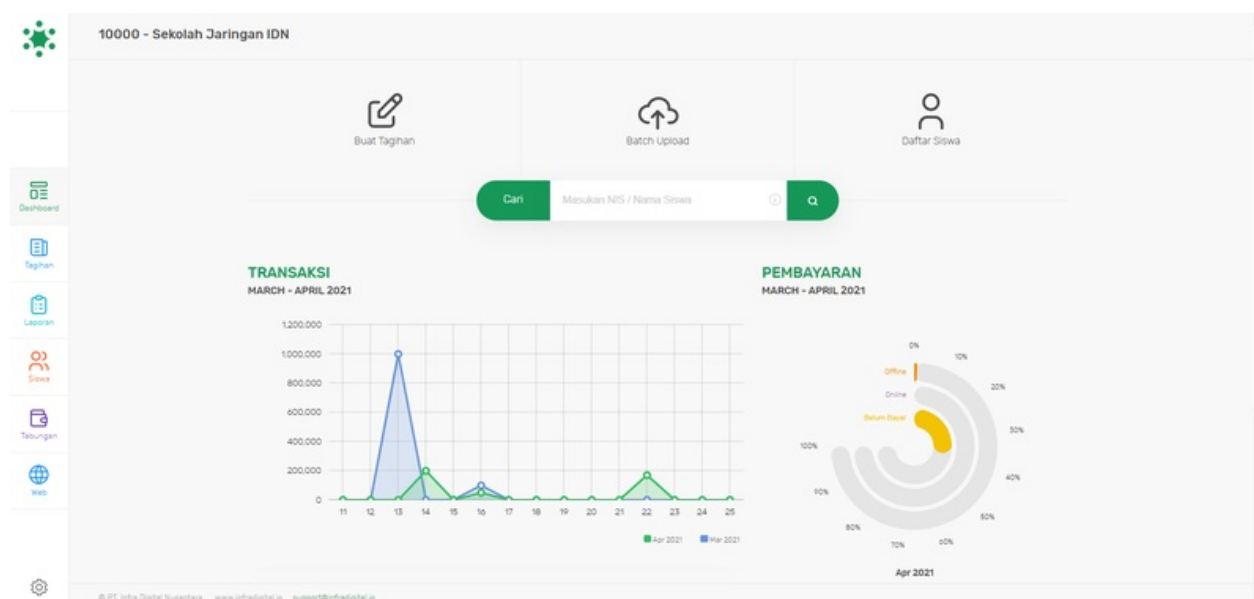

File:Melengkapi Fitur PPDB Step 2.png



Melengkapi_Fitur_PPDB_Step_2

File history

Click on a date/time to view the file as it appeared at that time.

	Date/Time	Thumbnail	Dimensions	User	Comment
current	10:01, 20 May 2021		1,920 × 903 (105 KB)	Fajar (talk contribs)	Melengkapi_Fitur_PPDB_Step_2

You cannot overwrite this file.

File usage

The following 7 files are duplicates of this file (more details):