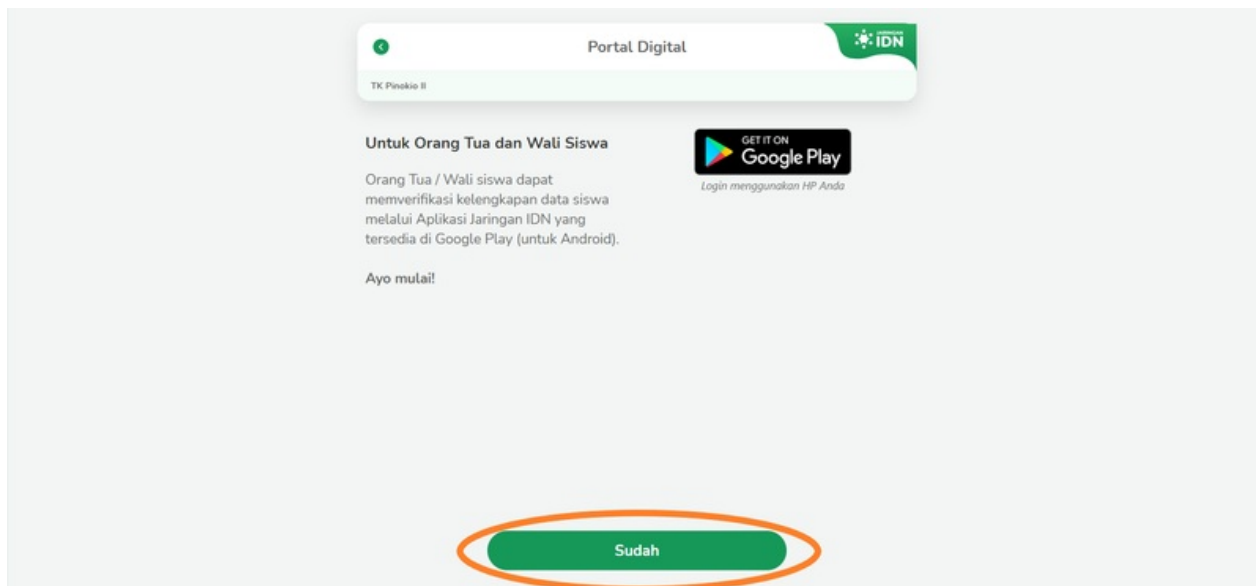

File:Cara Registrasi Dashboard Portal Digital Step 16.1.png



Cara_Registrasi_Dashboard_Portal_Digital_Step_16.1