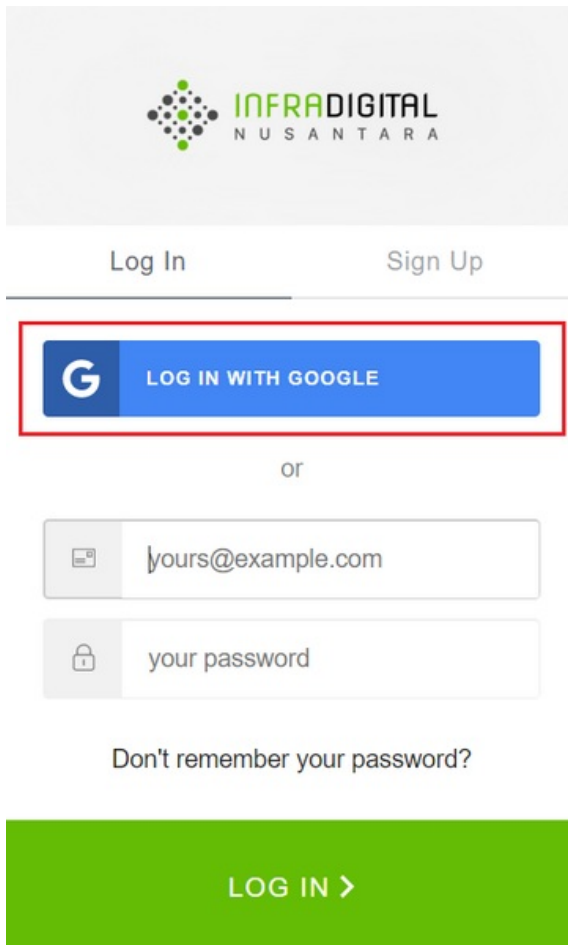

# File:Cara Registrasi Dashboard Dashboard login 2.PNG



Cara\_Registrasi\_Dashboard\_Dashboard\_login\_2

## File history

Click on a date/time to view the file as it appeared at that time.

	Date/Time	Thumbnail	Dimensions	User	Comment
current	10:34, 8 February 2021		447 × 739 (37 KB)	Fajar (talk   contribs)	Cara_Registrasi_Dashboard_Dashboard_login_2